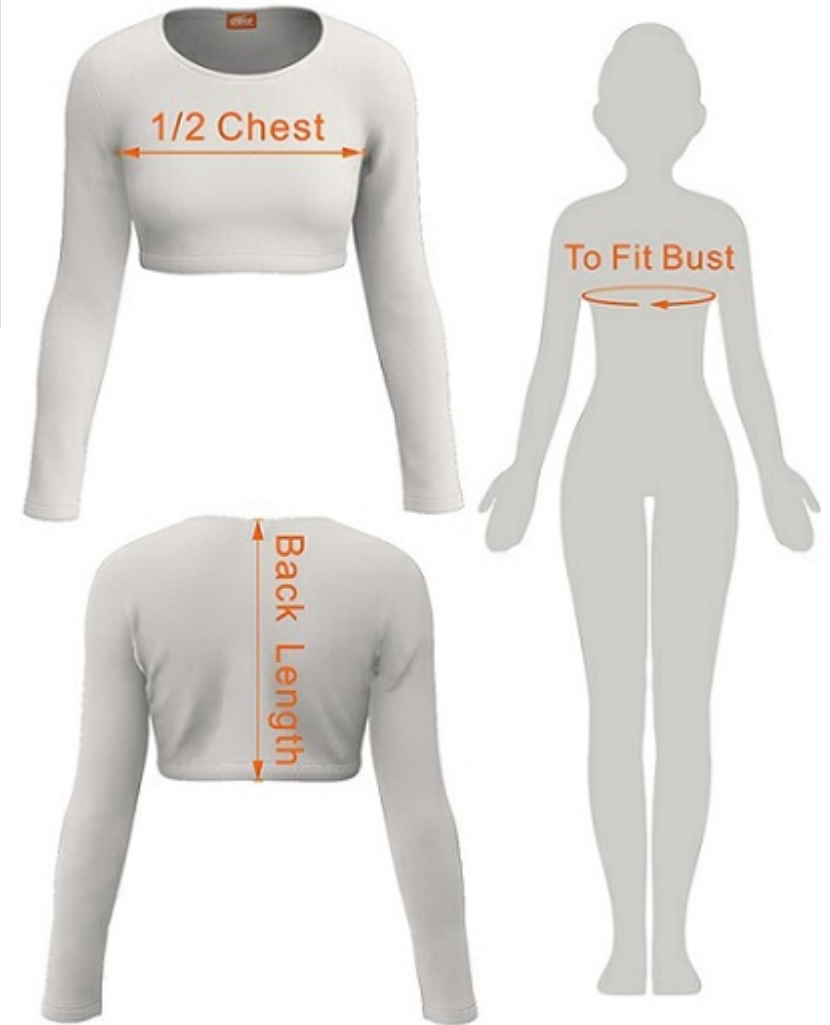

Cheer Crop Top Long Sleeve - Size charts

Women	6	8	10	12	14	16	18	20	22
To Fit Chest (cm)	70-90	74-94	78-98	82-102	86-106	90-110	94-114	98-118	102-122
1/2 Chest (cm)	35	37	39	41	43	45	47	49	51
Back Length (cm)	33.5	34.5	35.5	36.5	37.5	38.5	39.5	40.5	41.5

Youth	6Y	8Y	10Y	12Y	14Y
To Fit Chest (cm)	58-78	62-82	66-86	69-89	72-92
1/2 Chest (cm)	29	31	33	34.5	36
Back Length (cm)	27.5	30.5	31.5	32.5	33.5

Variations +/- 2cm

The sizing on the chart is the actual measurement of the garment itself.