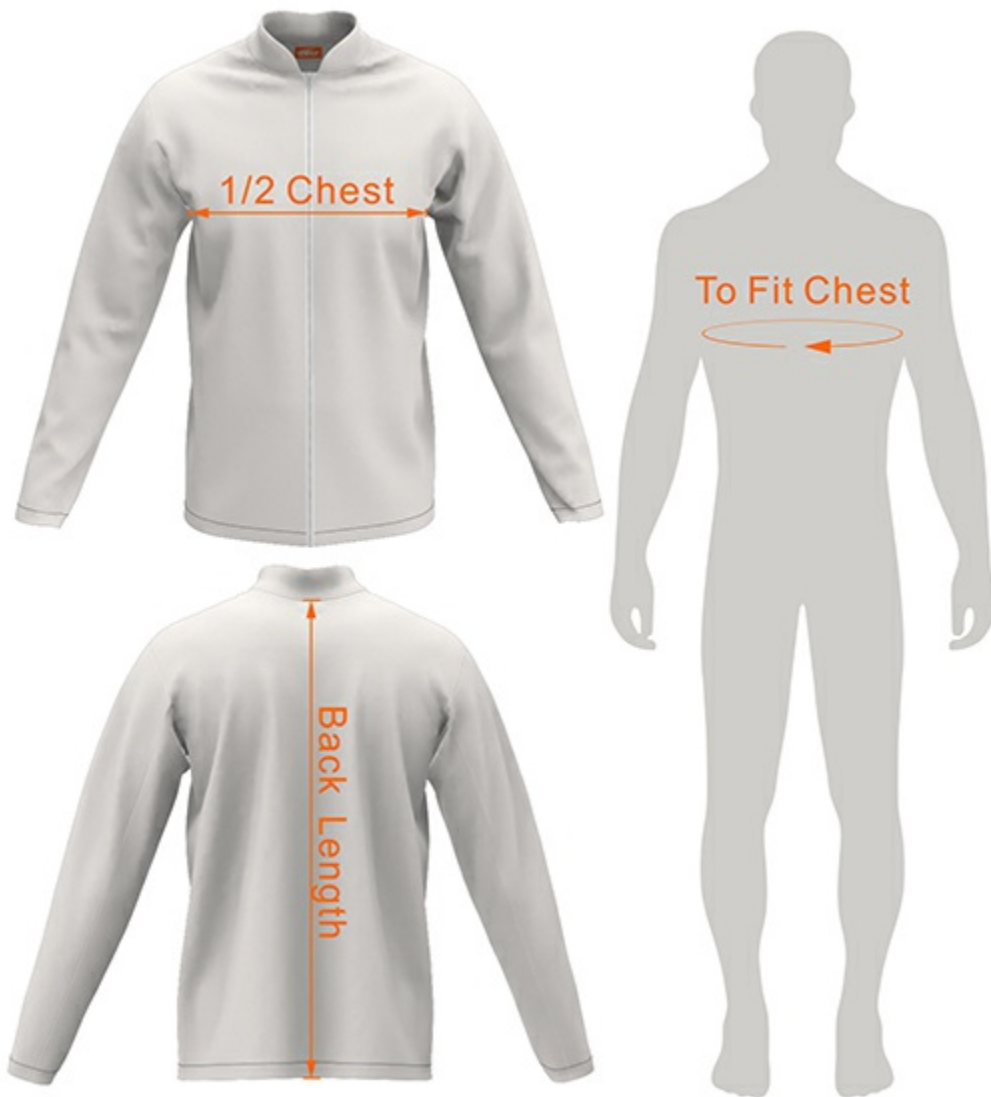

Fishing Shirt Full Zip - Size charts

Men	XS	S	M	L	XL	2XL	3XL	4XL	5XL	6XL	7XL
To fit Chest (cm)	95-100	100-105	105-110	110-115	115-120	120-127	127-134	134-141	141-148	148-155	155-162
1/2 Chest (cm)	51.5	54	56.5	59	61.5	65	68.5	72	75.5	79	82.5
Back Length (cm)	67	69.5	72	74	77	81	85	88	89	89.5	90

Women	4	6	8	10	12	14	16	18	20	22	24	26
To fit Chest (cm)	74-79	79-84	84-89	89-94	94-99	99-104	104-109	109-114	114-119	119-124	124-129	129-134
1/2 Chest (cm)	40	42.5	44.5	47	49.5	52	54.5	57	59.5	62	64.5	67
Back Length (cm)	57	59.5	62	64.5	67	69	71	72.5	74.5	76.5	78	79.5

Youth	4Y	6Y	8Y	10Y	12Y	14Y
To fit Chest (cm)	60-65	65-70	70-75	75-80	80-85	85-90
1/2 Chest (cm)	33.5	36	38.5	41	43.5	46
Back Length (cm)	43	45.5	52.5	57.5	59.5	61.5

Variations +/- 2cm

The sizing on the chart is the actual measurement of the garment itself.